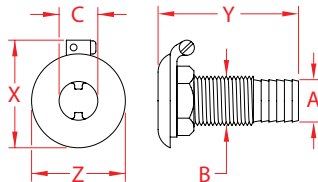

THRU-HULL HOSE CONNECT

316 STAINLESS STEEL

Import

Precision
Cast

ITEM	A (size)	B	C	X (height)	Y (length)	Z (width)	WT (lb)	PACKAGING TYPE	EACH (qty)	INNER (qty)	CARTON (qty)	UPC
S3815-0020	3/4"	1.10"	0.75"	2.00"	3.37"	2.00"	0.59	POLYBAG	1	1	50	791506064725
S3815-0025	1"	1.30"	0.75"	2.56"	3.09"	2.14"	0.60	POLYBAG	1	1	50	791506060703
S3815-0028	1-1/8"	1.38"	1.00"	2.01"	3.65"	2.01"	0.64	POLYBAG	1	1	50	791506060642
S3815-0032	1-1/4"	1.65"	1.12"	2.95"	3.29"	2.52"	0.79	POLYBAG	1	1	25	791506060710
S3815-0038	1-1/2"	1.77"	1.33"	2.76"	4.07"	2.76"	1.13	POLYBAG	1	1	25	791506060666
S3815-0050	2"	2.28"	1.71"	3.75"	3.96"	3.31"	1.49	POLYBAG	1	1	20	791506060673

NOTE:

EACH SET CONTAINS THRU-HULL AND WASHER.

ALL DIMENSIONS ARE NOMINAL (+/- 3%) AND ARE SUBJECT TO CHANGE WITHOUT NOTICE.